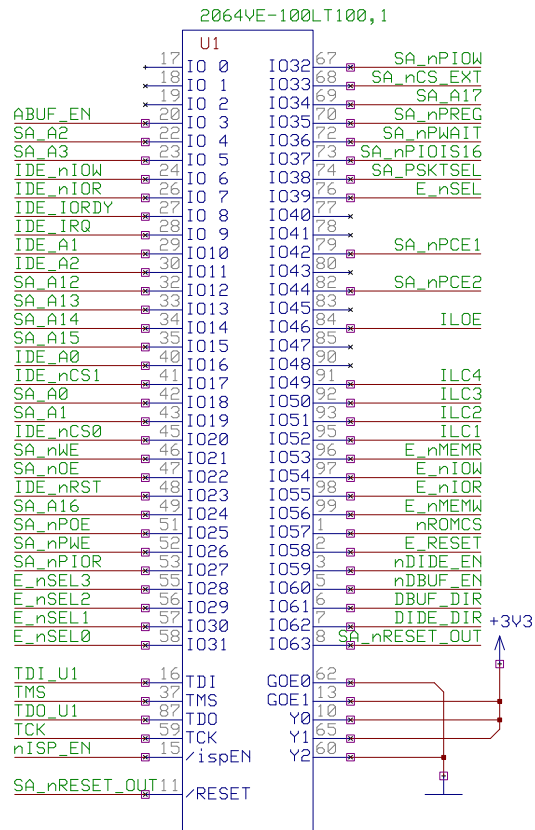

KSB connector to LART

REV 4 20010712 (C)JDB

KSB connectors  
REV 4 20010712 (C)JDB