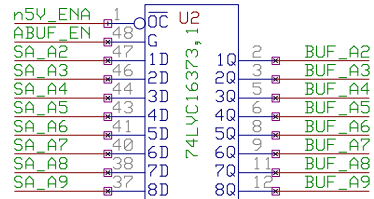

KSB connector to LART

REV 4 20010712 (C)JDB

KSB connectors  
REV 4 20010712 (C)JDB