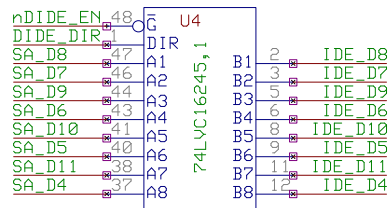

KSB connector to LART

REV 4 20010712 (C)JDB

KSB connectors  
REV 4 20010712 (C)JDB