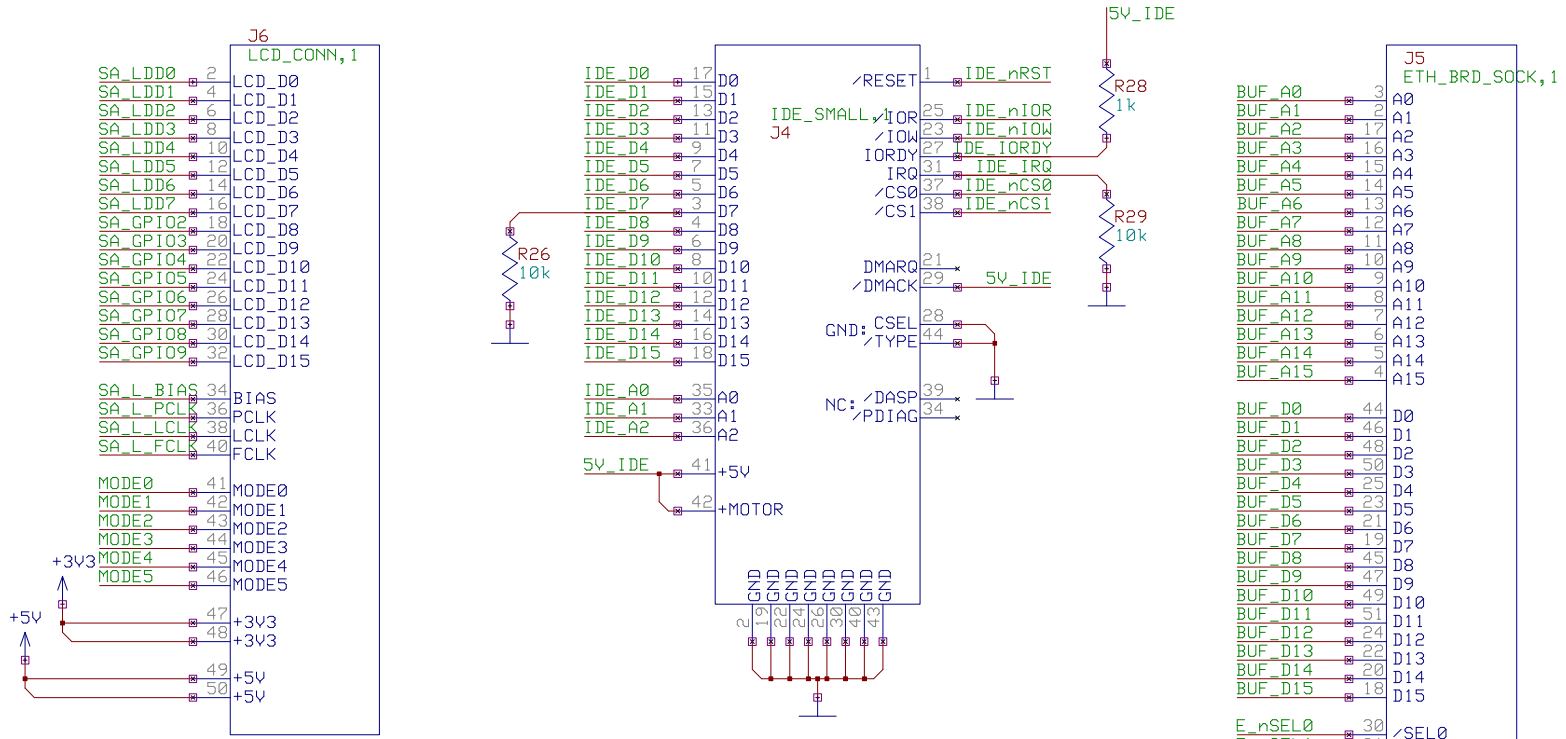

KSB connector to LART

REV 4 20010712 (C)JDB

KSB connectors  
REV 4 20010712 (C)JDB