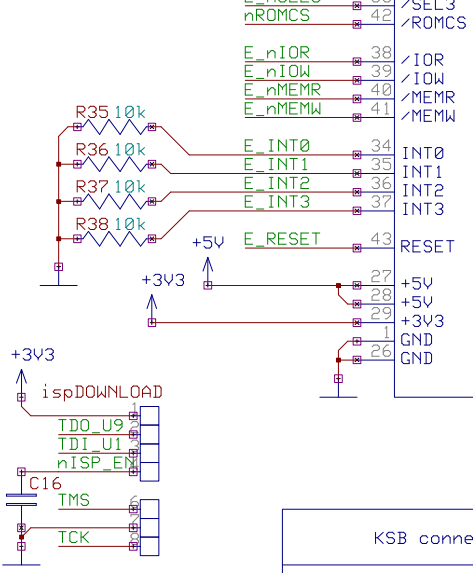

KSB connector to LART

REV 4 20010712 (C)JDB

KSB connectors  
REV 4 20010712 (C)JDB