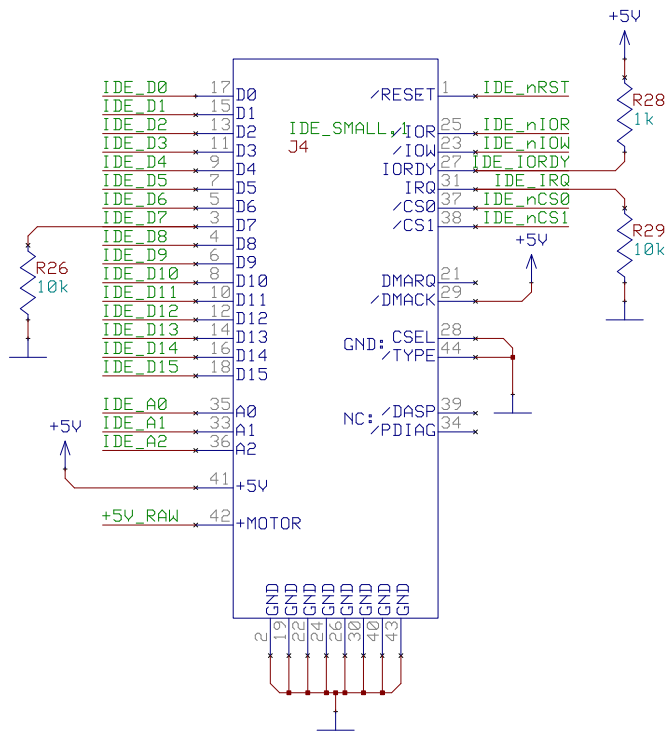

KSB connector to LART

REV 2 20000503 (C)JDB

KSB connectors

KSB audio output
REV 2 20000503 (C)JDB