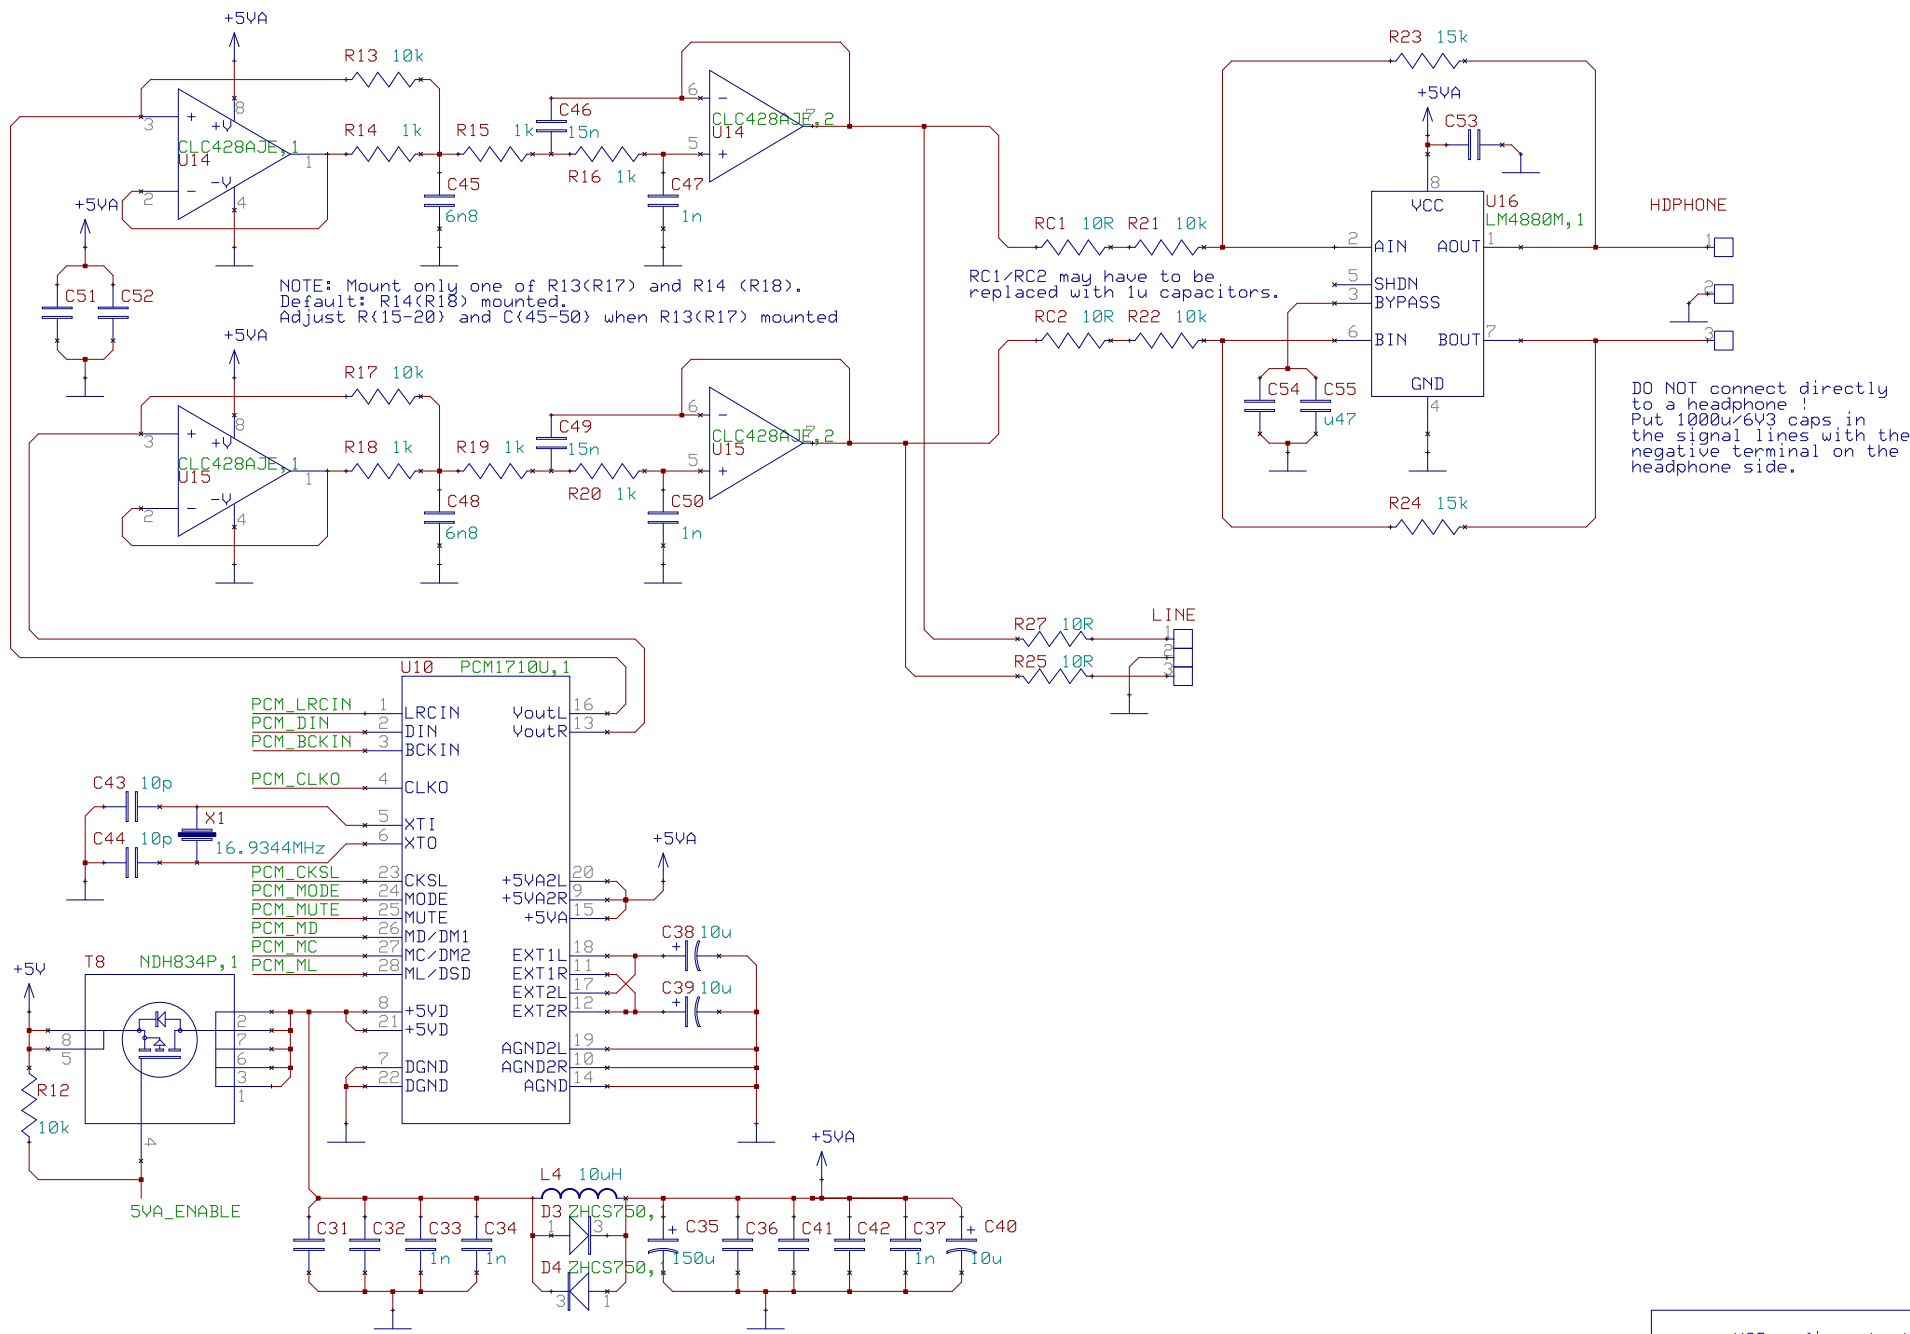

KSB connector to LART

REV 2 20000503 (C)JDB

KSB connectors

KSB audio output
REV 2 20000503 (C)JDB