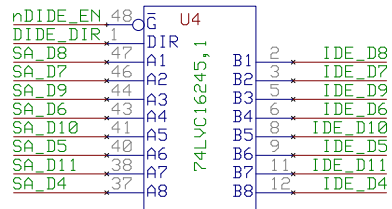

KSB connector to LART

REV 2 20000503 (C)JDB

KSB connectors

KSB audio output
REV 2 20000503 (C)JDB