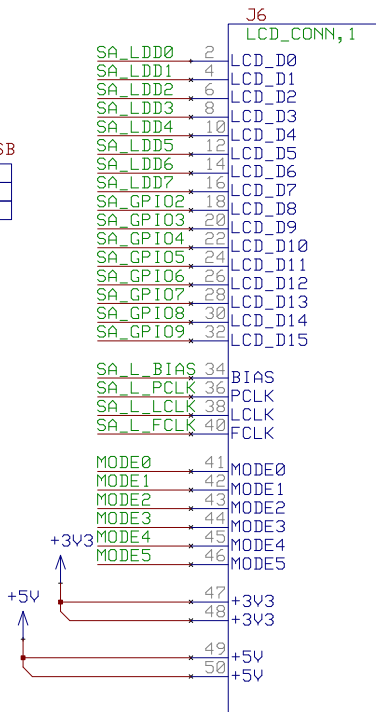

KSB connector to LART

REV 2 20000503 (C)JDB

KSB connectors

KSB audio output
REV 2 20000503 (C)JDB