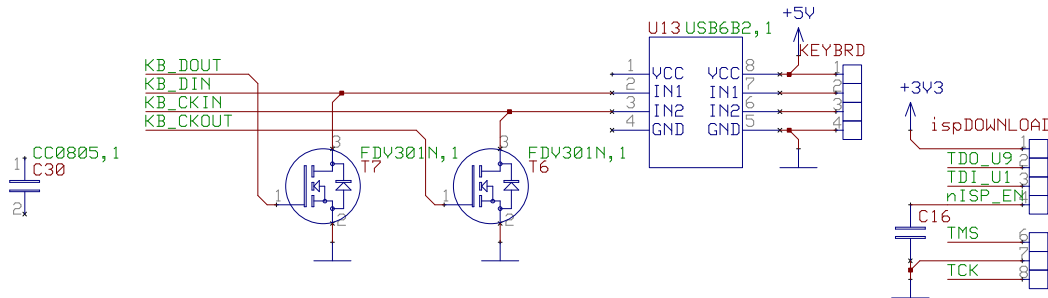

KSB connector to LART

REV 2 20000503 (C)JDB

KSB connectors

KSB audio output
REV 2 20000503 (C)JDB