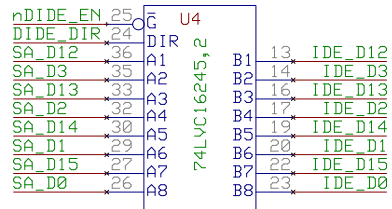

KSB connector to LART

REV 2 20000503 (C)JDB

KSB connectors

KSB audio output
REV 2 20000503 (C)JDB