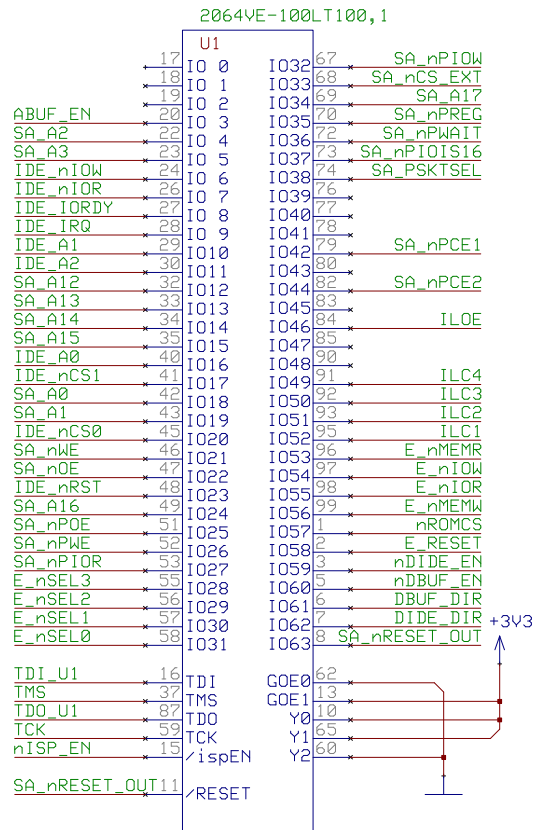

KSB connector to LART

REV 2 20000503 (C)JDB

KSB connectors

KSB audio output
REV 2 20000503 (C)JDB