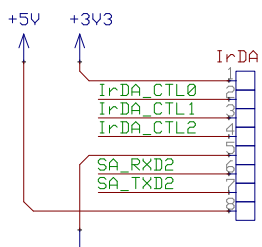

KSB connector to LART

REV 2 20000503 (C)JDB

KSB connectors

KSB audio output
REV 2 20000503 (C)JDB