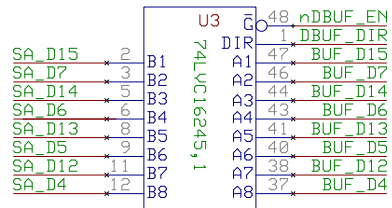

KSB connector to LART

REV 2 20000503 (C)JDB

KSB connectors

KSB audio output
REV 2 20000503 (C)JDB