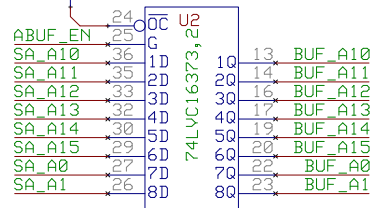

KSB connector to LART

REV 2 20000503 (C)JDB

KSB connectors

KSB audio output
REV 2 20000503 (C)JDB