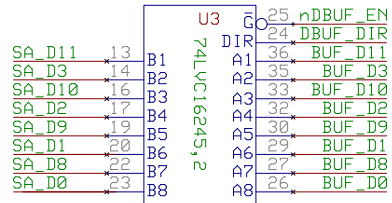

KSB connector to LART

REV 2 20000503 (C)JDB

KSB connectors

KSB audio output
REV 2 20000503 (C)JDB