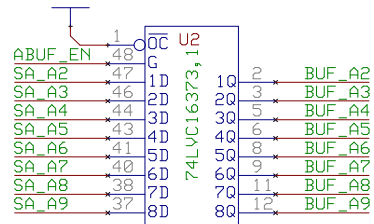

KSB connector to LART

REV 2 20000503 (C)JDB

KSB connectors

KSB audio output
REV 2 20000503 (C)JDB