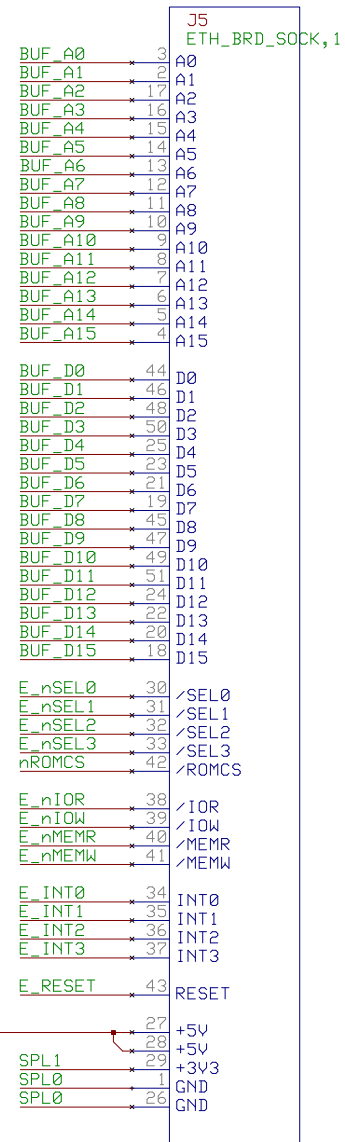

KSB connector to LART

REV 2 20000503 (C)JDB

KSB connectors

KSB audio output
REV 2 20000503 (C)JDB