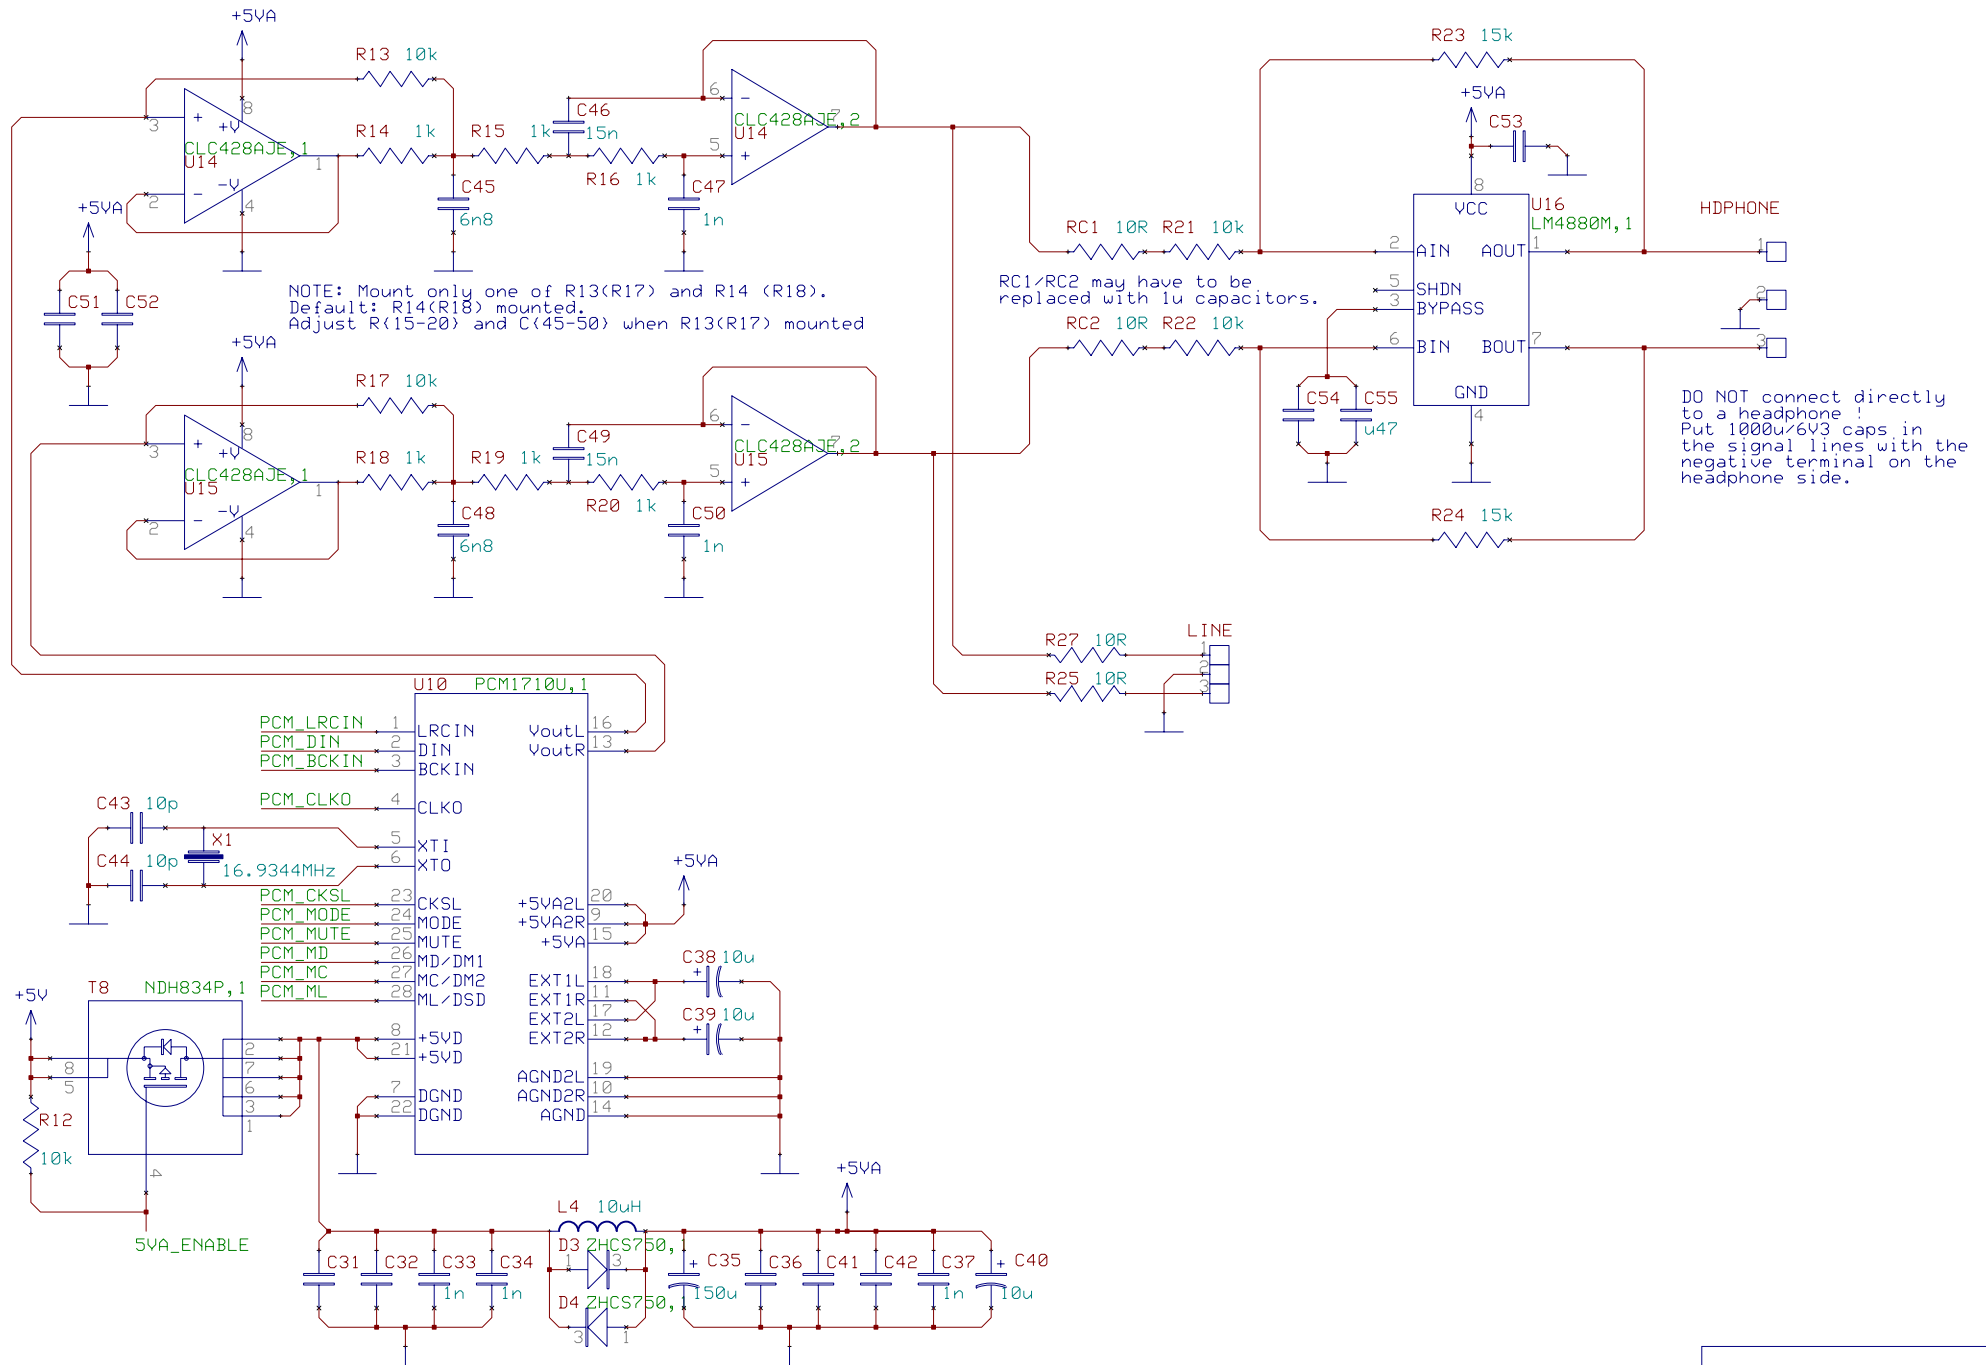

KSB connector to LART

REV 1 19991207 (C)JDB

KSB power supply  
 REV 1 19991207 (C)JDB

KSB audio output

REV 1 19991207 (C)JDB