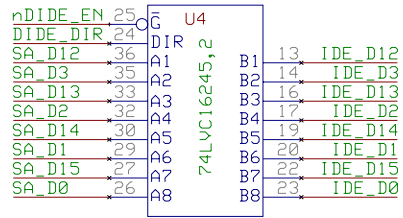

KSB connector to LART

REV 1 19991207 (C)JDB

KSB power supply  
 REV 1 19991207 (C)JDB

KSB audio output

REV 1 19991207 (C)JDB