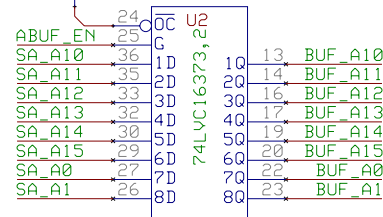

KSB connector to LART

REV 1 19991207 (C)JDB

KSB power supply  
 REV 1 19991207 (C)JDB

KSB audio output

REV 1 19991207 (C)JDB