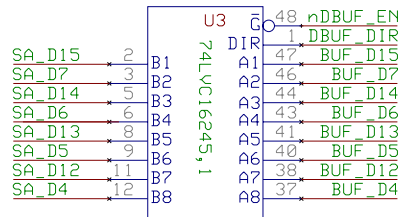

KSB connector to LART

REV 1 19991207 (C)JDB

KSB power supply  
 REV 1 19991207 (C)JDB

KSB audio output

REV 1 19991207 (C)JDB