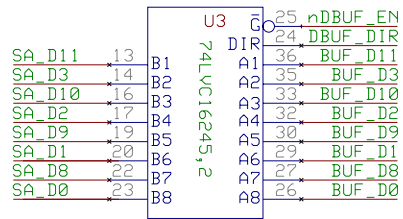

KSB connector to LART

REV 1 19991207 (C)JDB

KSB power supply  
 REV 1 19991207 (C)JDB

KSB audio output

REV 1 19991207 (C)JDB