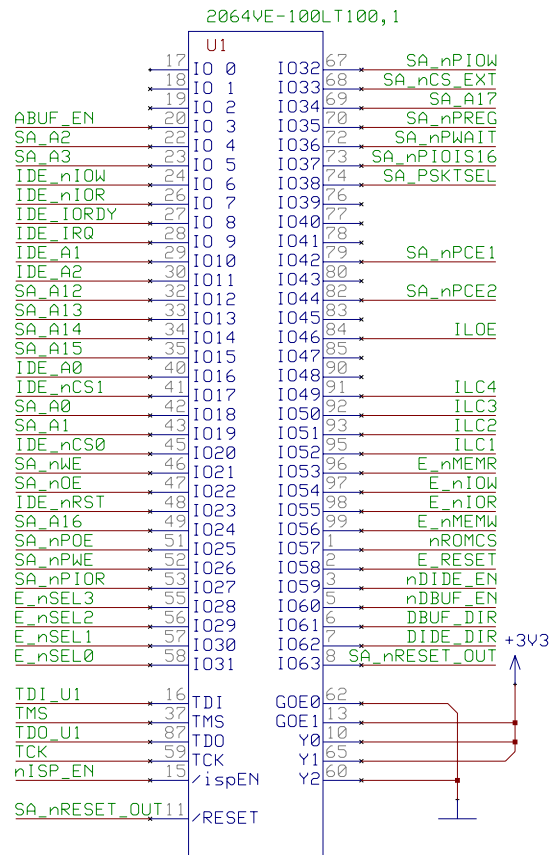

KSB connector to LART

REV 1 19991207 (C)JDB

KSB power supply  
 REV 1 19991207 (C)JDB

KSB audio output

REV 1 19991207 (C)JDB