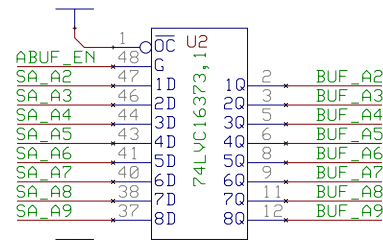

KSB connector to LART

REV 1 19991207 (C)JDB

KSB power supply  
 REV 1 19991207 (C)JDB

KSB audio output

REV 1 19991207 (C)JDB