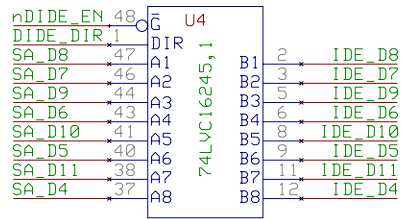

KSB connector to LART

REV 1 19991207 (C)JDB

KSB power supply  
 REV 1 19991207 (C)JDB

KSB audio output

REV 1 19991207 (C)JDB