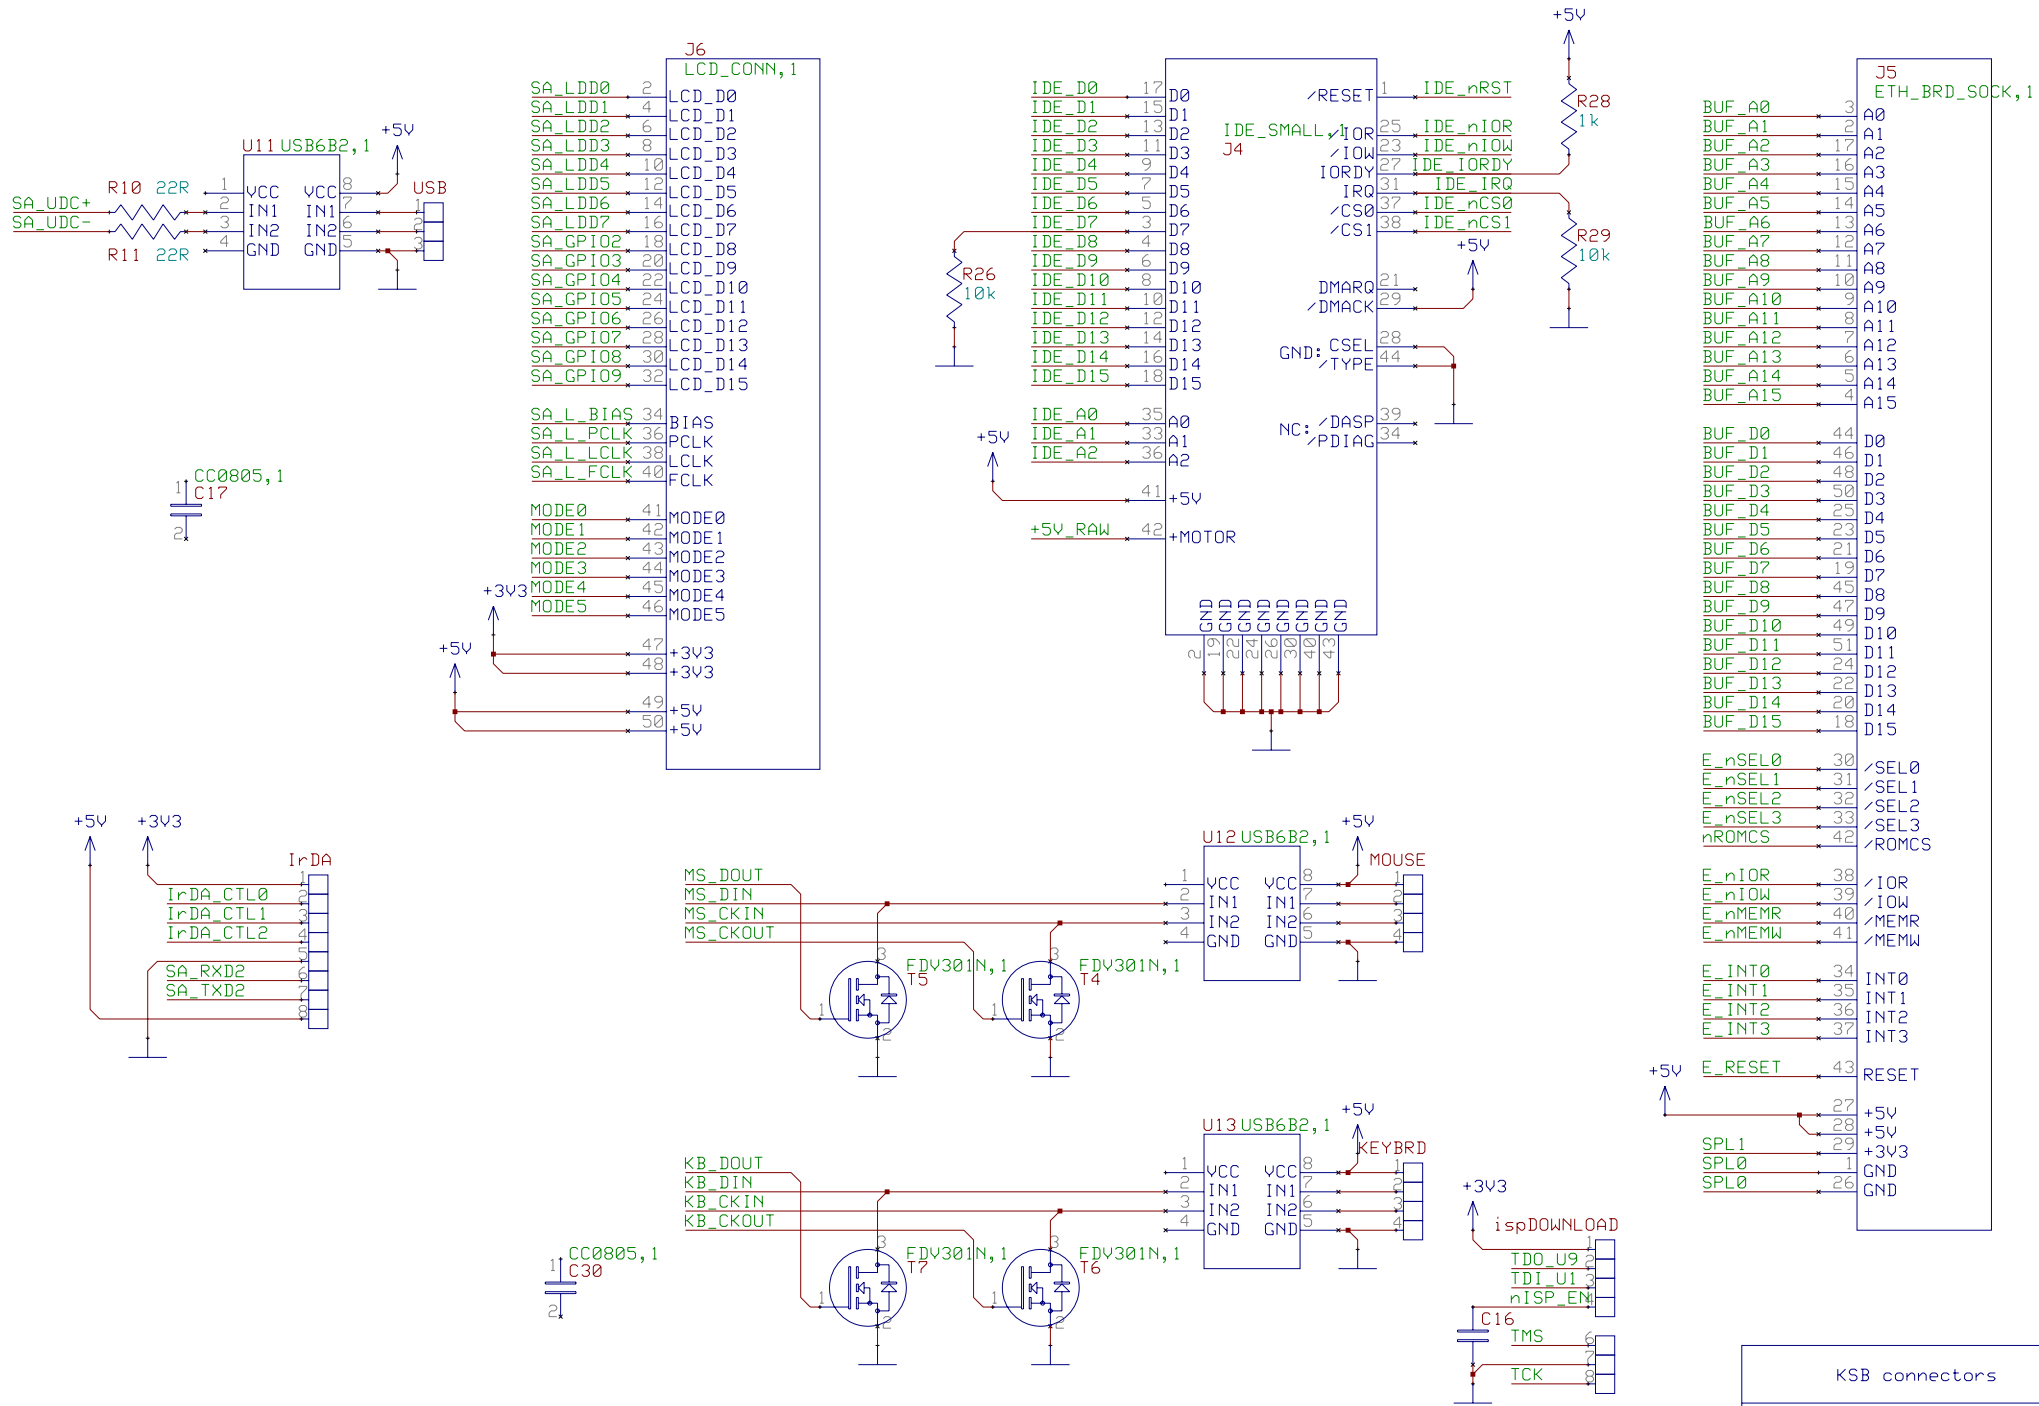

KSB connector to LART

REV 1 19991207 (C)JDB

KSB power supply  
 REV 1 19991207 (C)JDB

KSB audio output

REV 1 19991207 (C)JDB